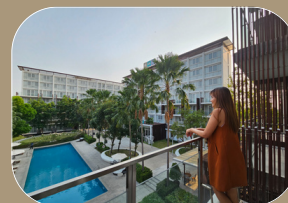

The **idle**
HOTEL & RESIDENCE

MEETING AT THE IDLE

Bespoke meeting rooms and business facilities.

Welcome To The Idle Hotel & Residence

The Idle Hotel and residence, the best 4-star hotel in Pathum Thani, surrounded by many business establishments. We are located near Don Mueang International Airport, important tourist attractions, and landmarks in Pathumthani.

The Idle Hotel and residence, the best 4-star hotel in Pathum Thani, surrounded by many business establishments. We are located near Don Mueang International Airport, important tourist attractions, and landmarks in Pathumthani.

The Idle Hotel and Residence will meet all your expectations, whether you come for a family vacation or a business trip. We can give you more than just relaxation with our luxurious, spacious, and we are ready to welcome all the guests.