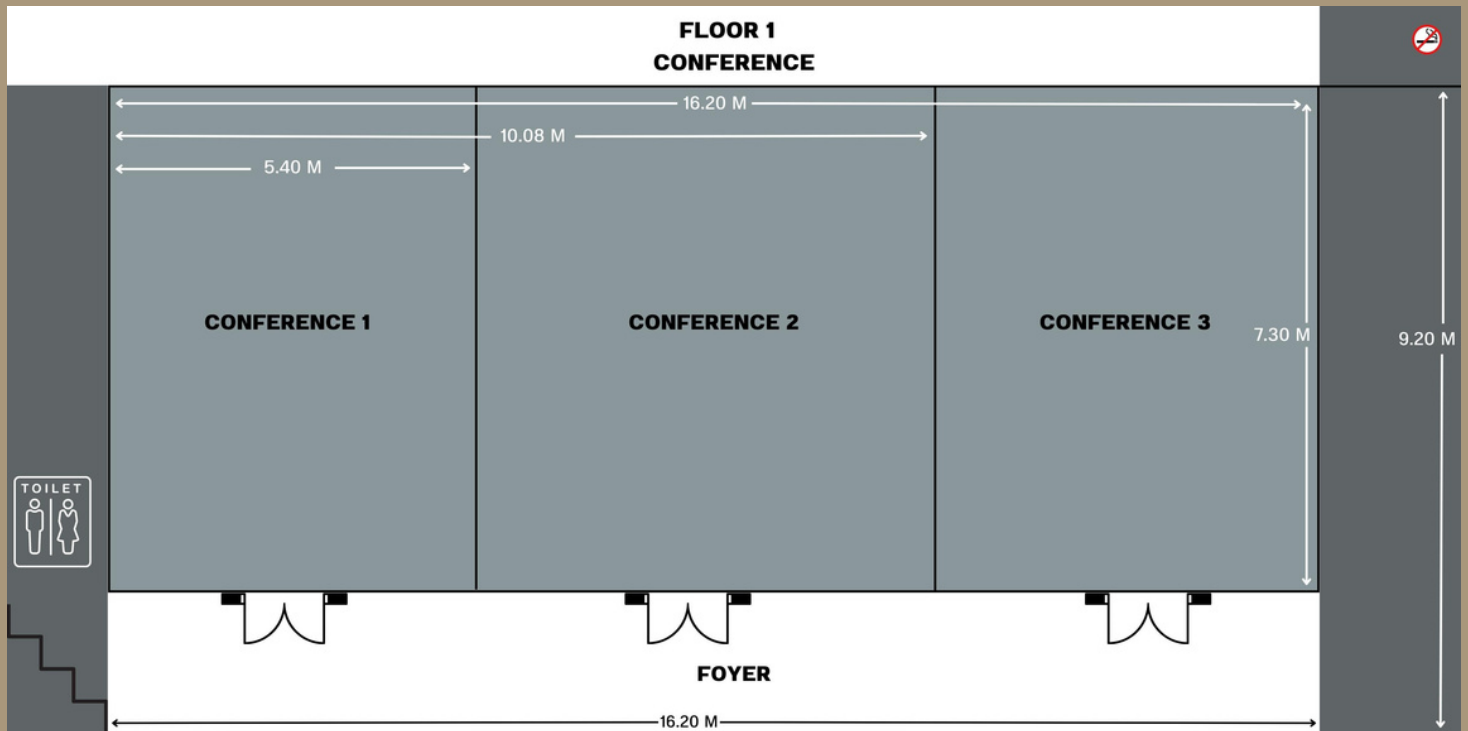

58/851 Moo13 KlongNueng KlongLuang , Pathumthani , 12120 , Thailand

The Idle Hotel & Residence

The idle
HOTEL & RESIDENCE

AccelHall
MEETINGS | EVENTS | WEDDINGS

MEETING ROOM DETAIL

FUNCTION ROOM	AREA	SQ.FT	WIDTH X LIGH X HIGH	CAPACITY(PERSON)						
				THEATRE	CLASS ROOM	BOARD ROOM	U-SHAPE	HOLLOW SQUARE	CHINESE TABLE	
BALLROOM 1	2 TH FLOOR	193 M ²	633	10.30X18.75X7	135 PAX	100 PAX	50 PAX	80 PAX	50 PAX	120 PAX
BALLROOM 1-2	2 TH FLOOR	388 M ²	1272	21.10X18.75X7	270 PAX	200 PAX	100 PAX	160 PAX	100 PAX	240 PAX
BALLROOM 1-3	2 TH FLOOR	597 M ²	1958	31.85X18.75X7	600 PAX	380 PAX	150 PAX	240 PAX	150 PAX	350 PAX
CONFERENCE 1	2 TH FLOOR	38 M ²	124	7.30X5.40X3	30 PAX	20 PAX	20 PAX	20 PAX	20 PAX	20 PAX
CONFERENCE 1-2	2 TH FLOOR	78 M ²	262	7.30X10.8X3	20 PAX	45 PAX	40 PAX	40 PAX	40 PAX	40 PAX
CONFERENCE 1-3	2 TH FLOOR	135 M ²	442	7.30X16.20X3	40 PAX	50 PAX	50 PAX	60 PAX	50 PAX	50 PAX