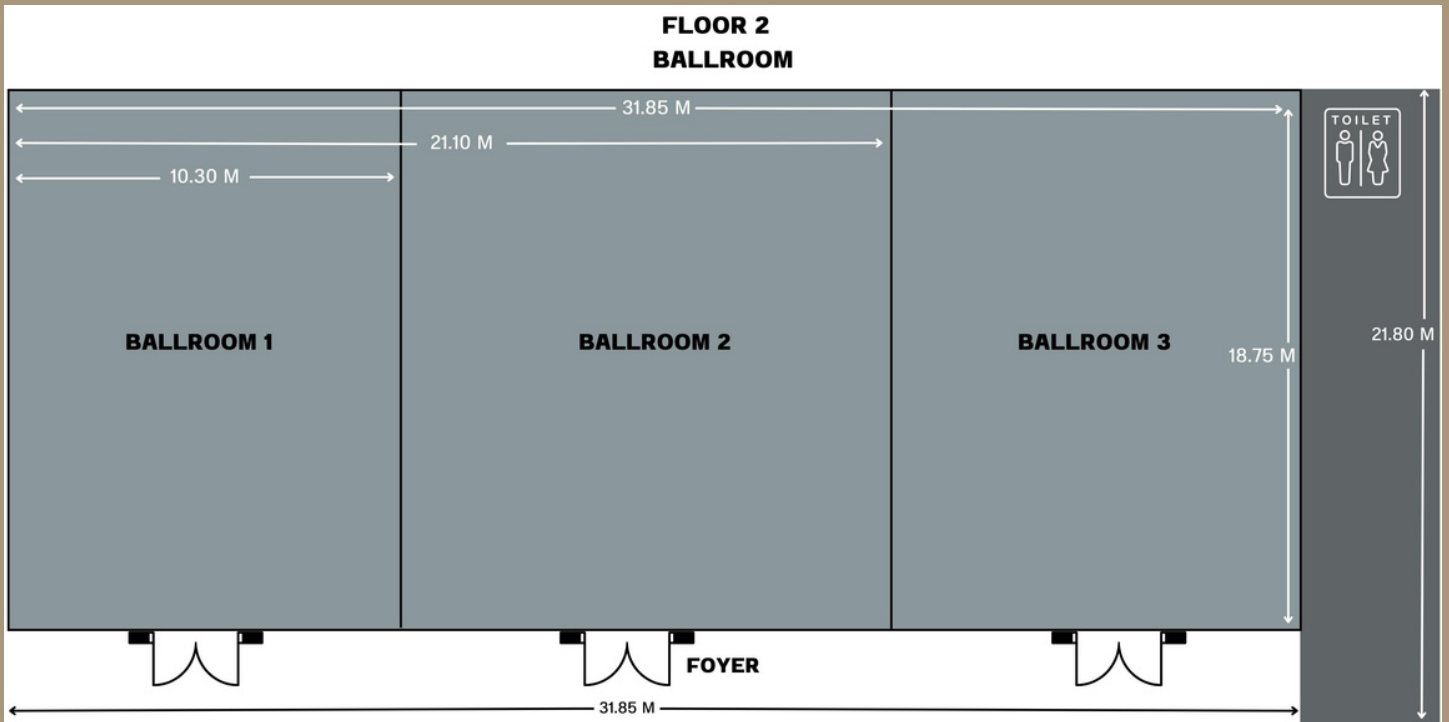

MEETING ROOM DETAIL